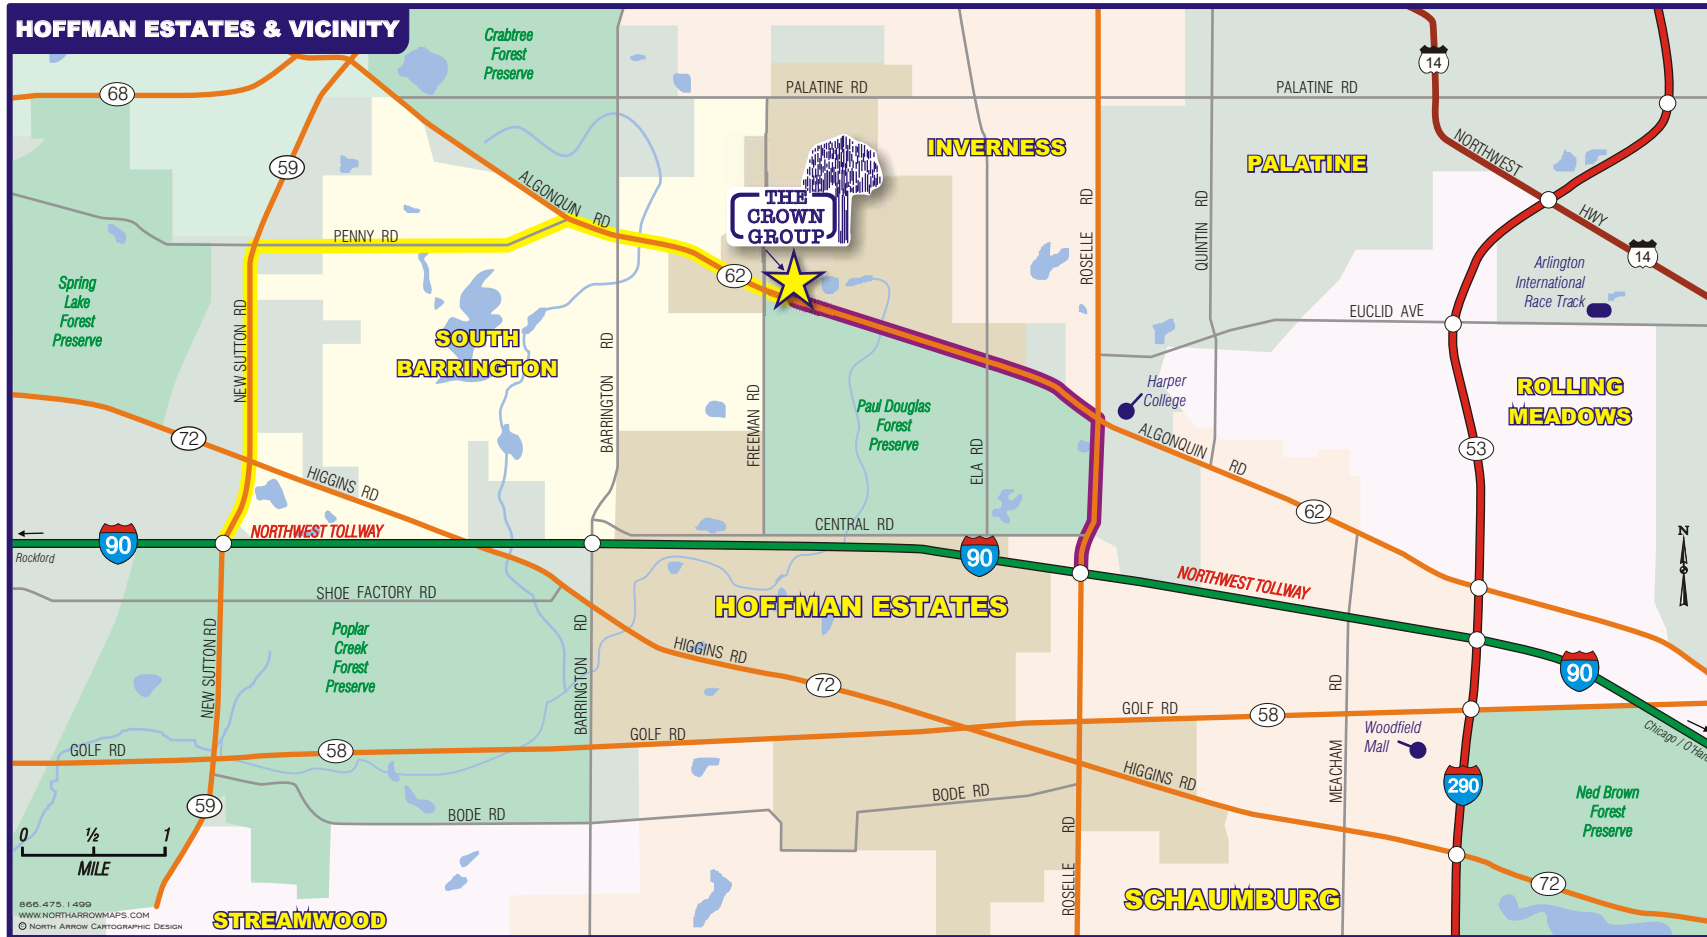

1564 W. ALGONQUIN RD. HOFFMAN ESTATES, IL 60192 847.358.4455

WWW.CROWNGROUP.COM

FAX: 847.358.4591

**DIRECTIONS FROM THE WEST:** TAKE I-90 (NORTHWEST TOLLWAY) EAST TO HWY 59. EXIT AND TAKE HWY 59 NORTH TO PENNY RD. TURN RIGHT (EAST) ON PENNY RD. TO ALGONQUIN RD. TURN RIGHT (EAST) ON ALGONQUIN TO THE CROWN GROUP.

**DIRECTIONS FROM THE EAST:** TAKE I-90 (NORTHWEST TOLLWAY) WEST TO ROSELLE RD. EXIT AND FOLLOW ROSELLE RD. NORTH TO ALGONQUIN RD. TURN LEFT (WEST) ON ALGONQUIN TO THE CROWN GROUP.